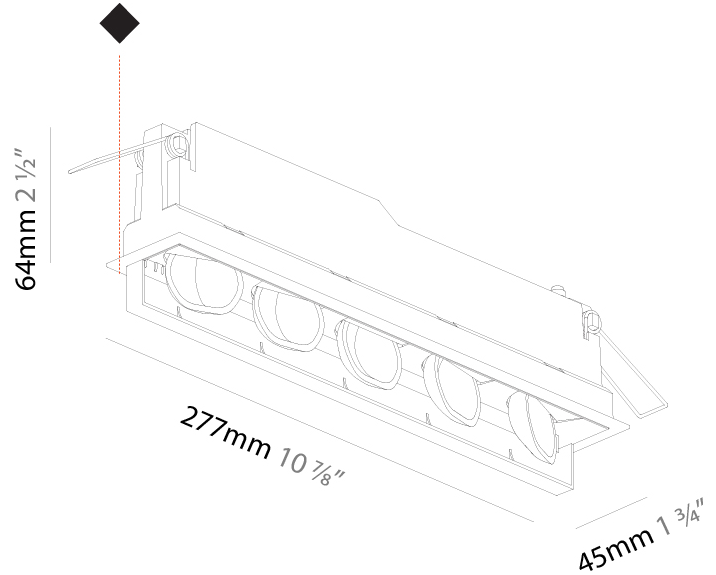

GENERAL

Series: Magiq Wallwash
Brand: Prolicht
Division: Architectural
Mounting Type: Recessed
Mounting Location: Ceiling
Subcategory: Wallwash

PHYSICAL

Shape: Rectangle
Length (mm): 277
Length (in): 10 ⁷/₈
Width (mm): 45
Width (in): 1 ³/₄
Height (mm): 64
Height (in): 2 ¹/₂
Min. Recessing Depth (mm): 100
Min. Recessing Depth (in): 3 ¹⁵/₁₆
Light Distribution: Asymmetric
Fixture Finish: SSR / BKV / CWI / CRY / HAB / UFT / ITA / RUA / FTG / MYG / LOD / PUS / FRO / FUP / KIA / POP / BLS / SPG / MEY / GOH / GUM / CHC / COM / ABZ / JAG / OBR / MOS / ROR
Holder Finish: WHI / BLK
Fixture Material: Aluminum Die Cast
Cut-out Measurements: 270mm / 10 5/8" x 38mm / 1 1/2"

ELECTRICAL

Lamp Type: LED (Zhaga Standard)
Input Wattage (W): 31.4
Total Output Wattage (W): 25.9
Dimming: Tri-Mode (Non-Dimming and Phase Dimming (120Vac only) and 0-10V Dimming)
Driver Included: No
Driver Location: Remote
Driver Type: Constant Current - Universal
Driver Class: Class 1
Input Voltage (V): 120 - 277
Constant Current (MA): 500

LED

Number of LEDs: 5
Color Temperature (°K): 2700 / 3000 / 3500 / 4000
Max. Delivered Lumen (lm): 2145 / 2339 / 2145 / 2443
Nominal Lumen (lm): 2375 / 2590 / 2375 / 2705
CRI: >90 CRI
Efficiency (%): 82.3
Lamp Life (hrs): 50000

OPTICAL

RATINGS AND CERTIFICATIONS

Certified By: CSA Certified to UL and CSA Standards
IP rating: IP20